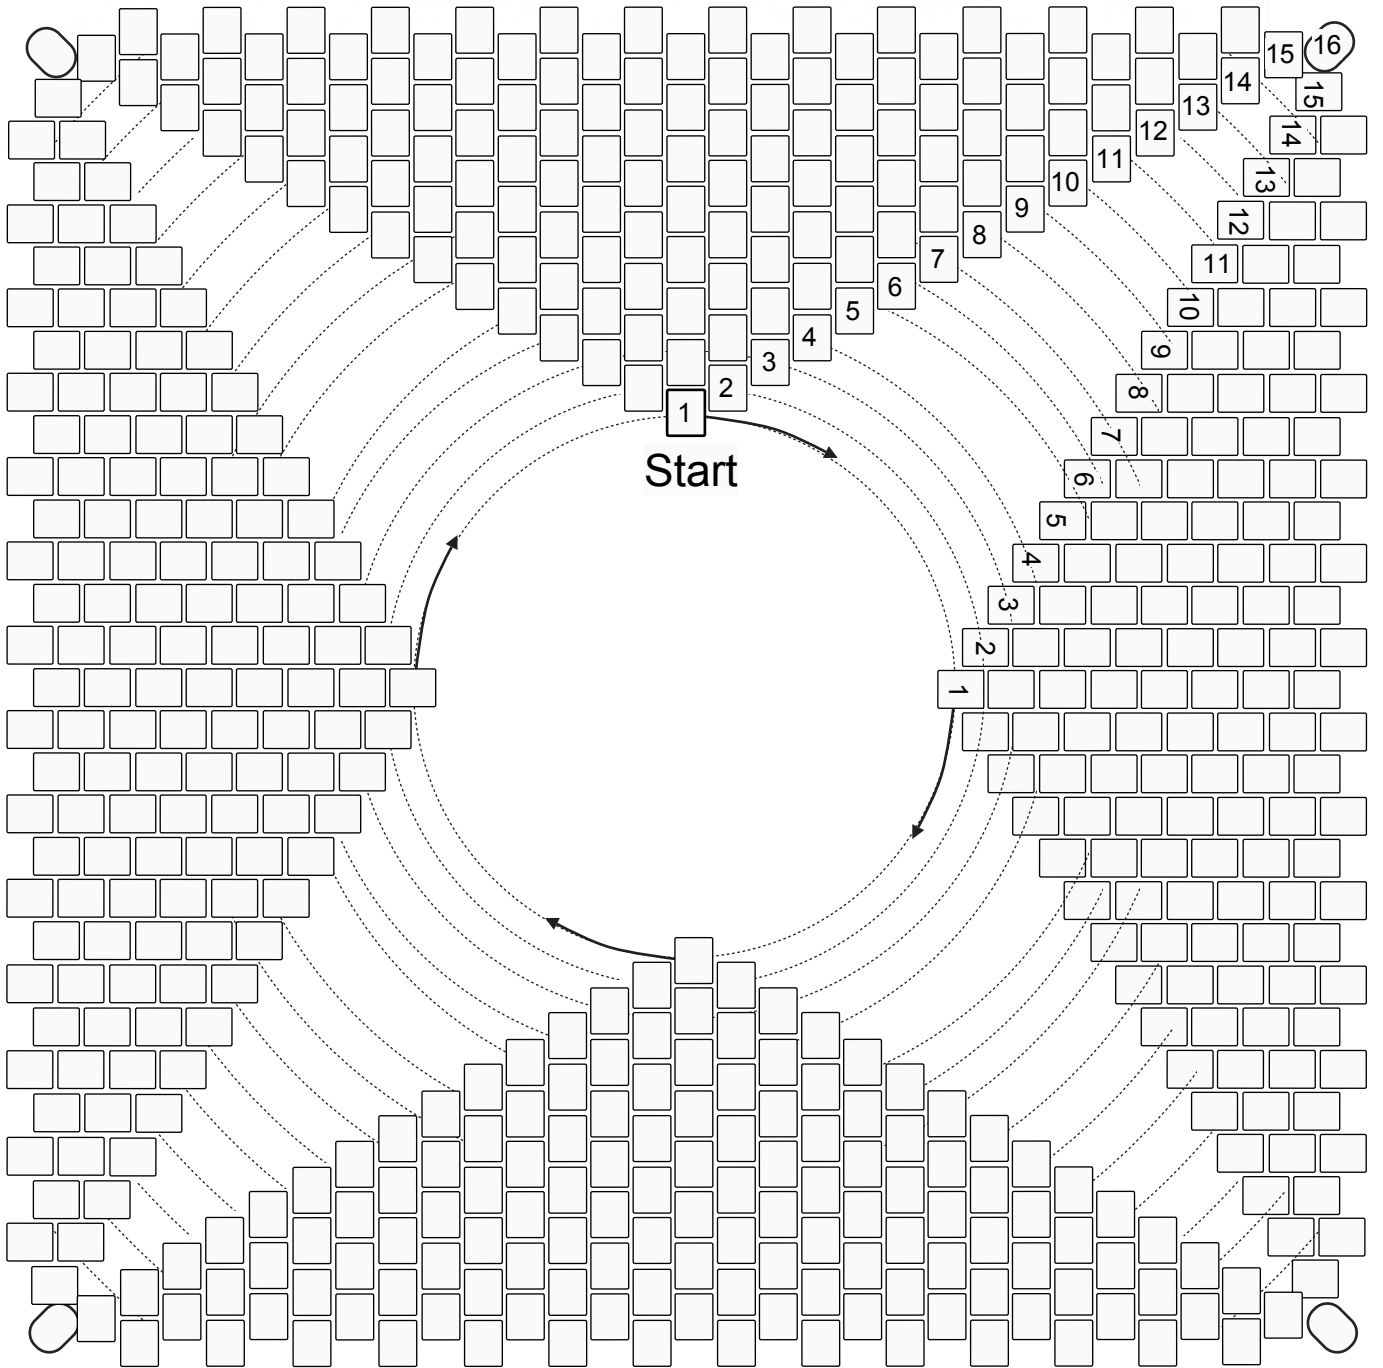

Studio183

Warped Peyote Square Chart

Created by Heather Collin 2017
Free to share. DO NOT SELL